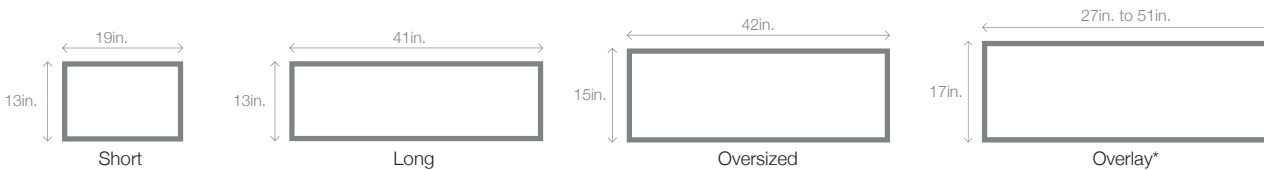

WINDOWS Model number indicates window style.

*Only available on Shoreline model 5602.